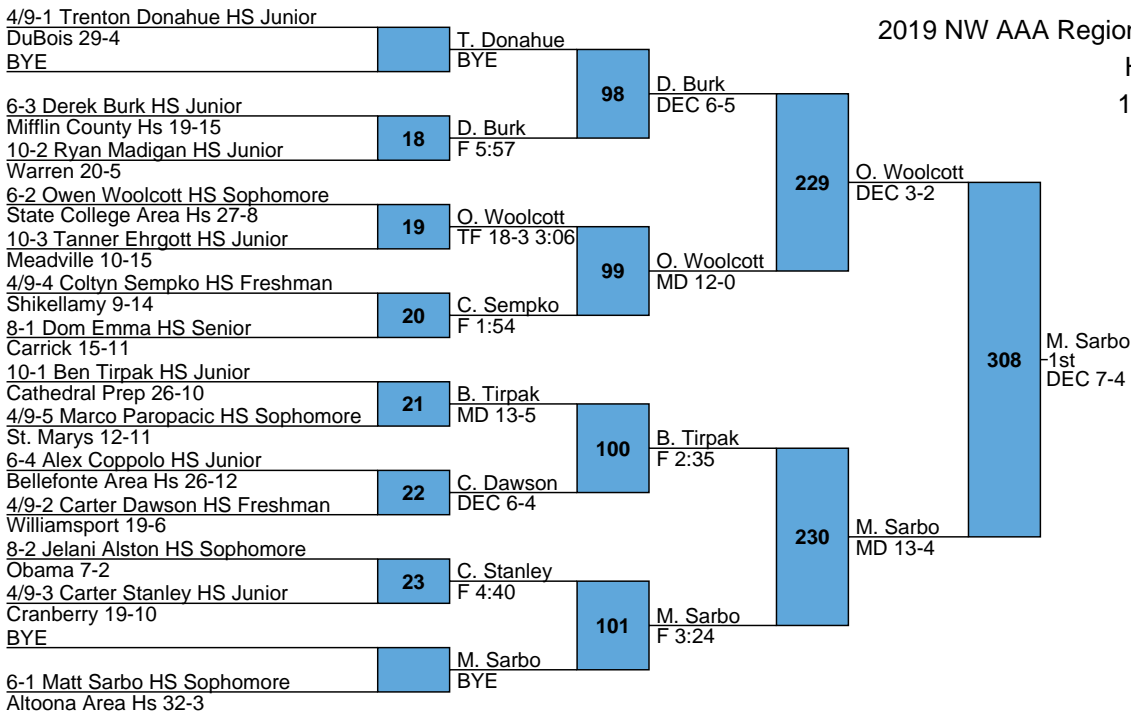

305

C. Ho

3rd

DEC 2-1

2019 NW AAA Regional

HS

126

4/9-1 Cade Balestrini HS Junior