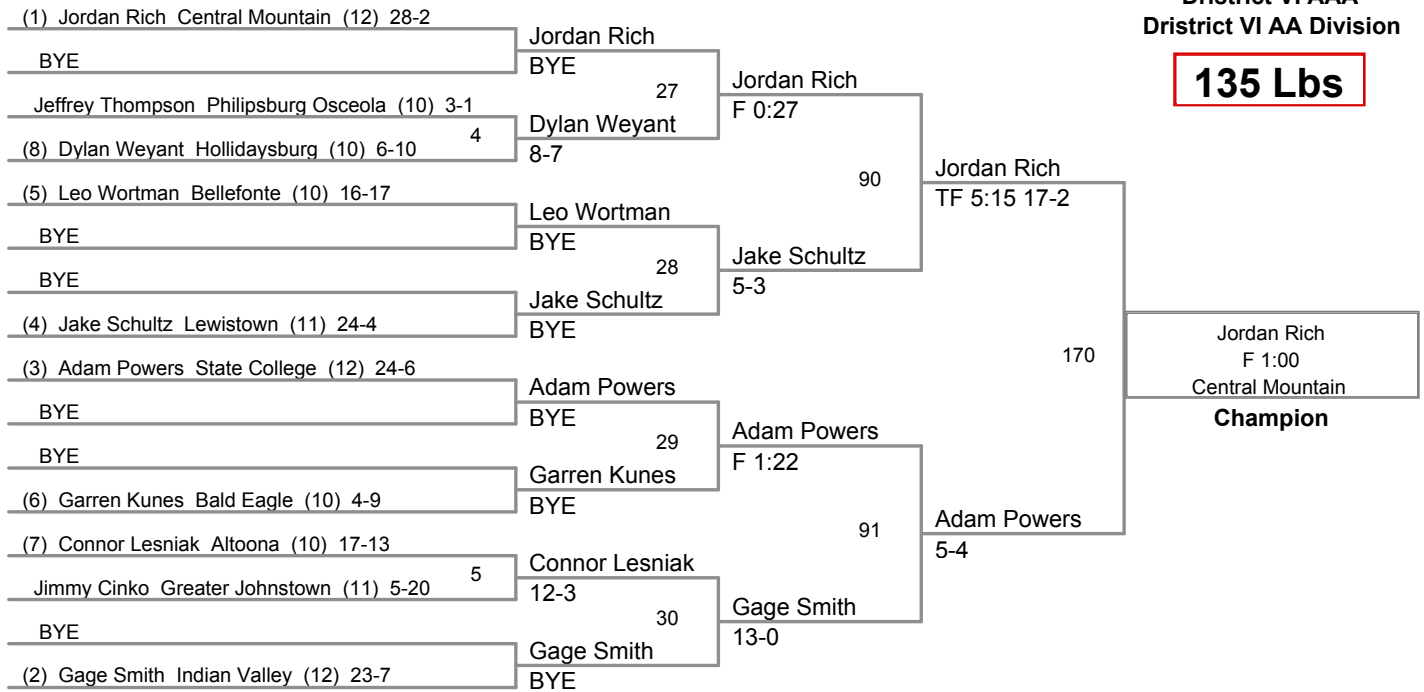

**125 Lbs**

**District VI AAA  
District VI AA Division**

**130 Lbs**

District VI AAA  
District VI AA Division

**135 Lbs**

District VI AAA  
District VI AA Division

**140 Lbs**

District VI AAA  
District VI AA Division