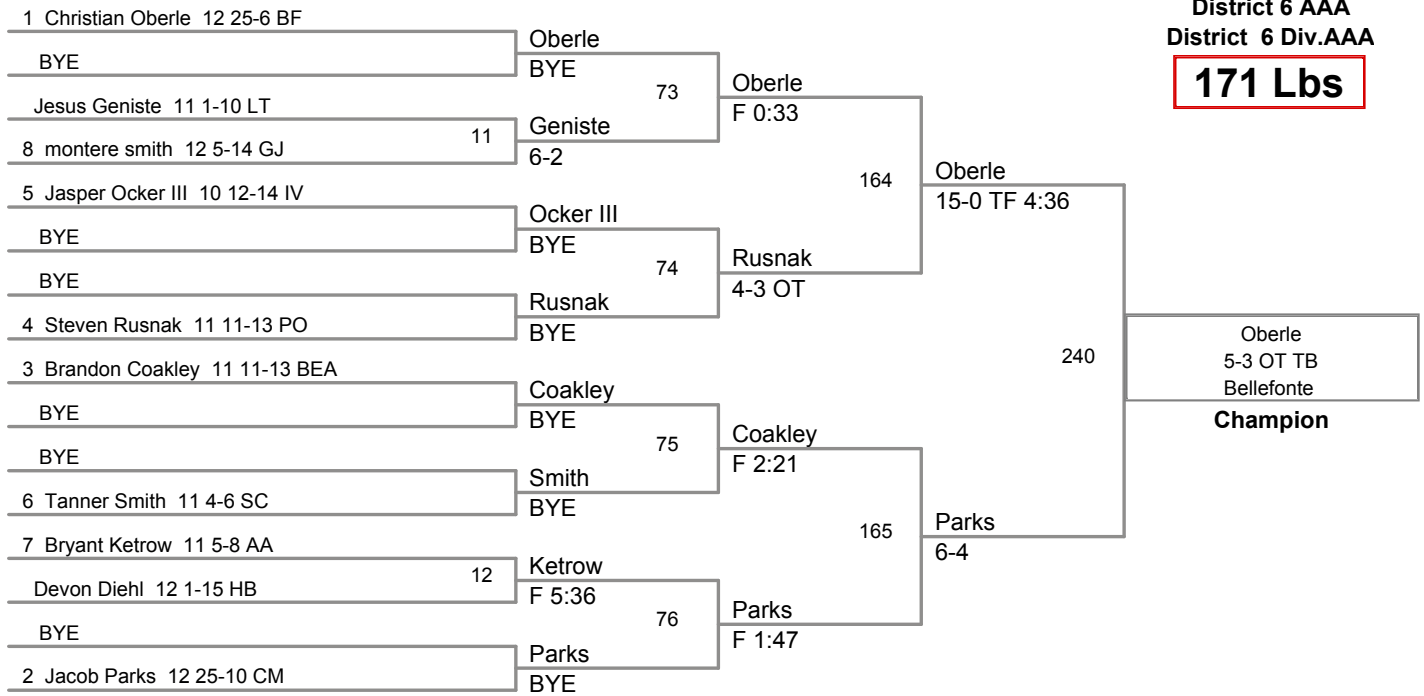

District 6 AAA
District 6 Div.AAA

171 Lbs