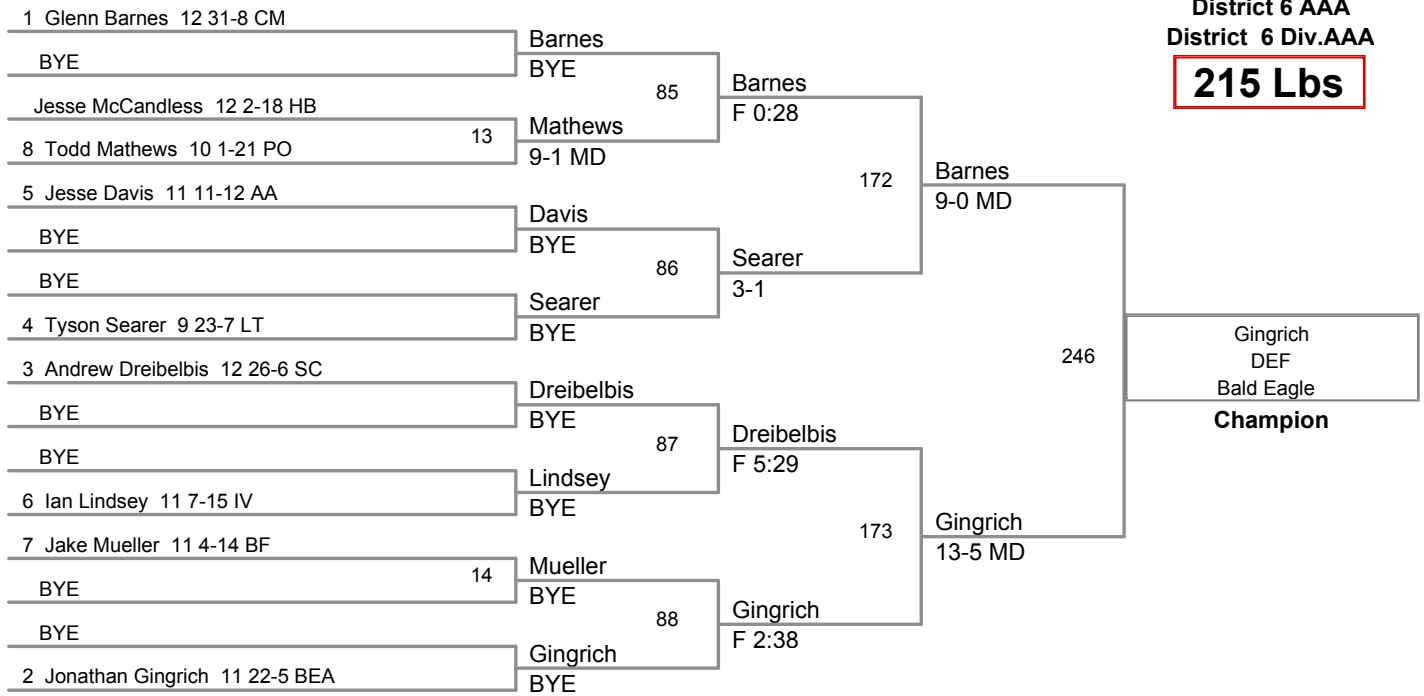

District 6 AAA
District 6 Div.AAA

160 Lbs

District 6 AAA
District 6 Div.AAA

171 Lbs

District 6 AAA
District 6 Div.AAA

189 Lbs

District 6 AAA
District 6 Div.AAA

215 Lbs