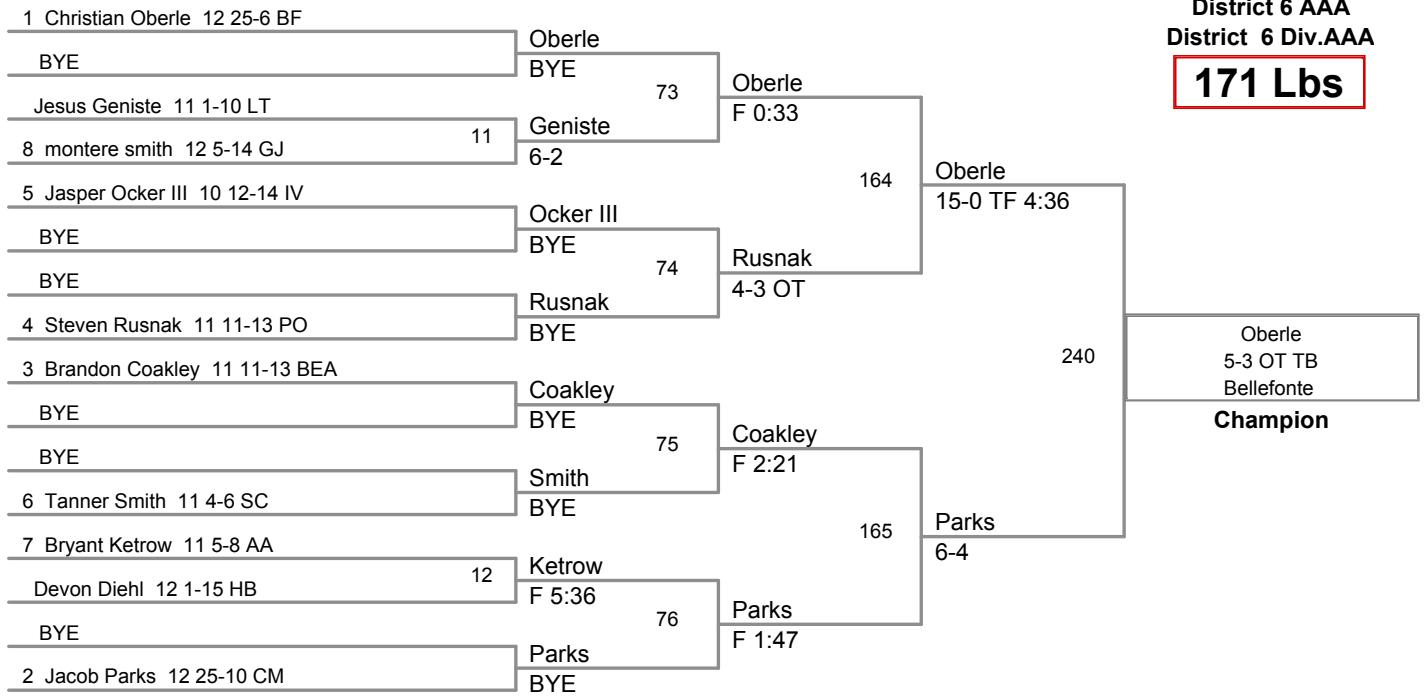

District 6 AAA
District 6 Div.AAA

145 Lbs

District 6 AAA
District 6 Div.AAA

152 Lbs

District 6 AAA
District 6 Div.AAA

160 Lbs

District 6 AAA
District 6 Div.AAA

171 Lbs