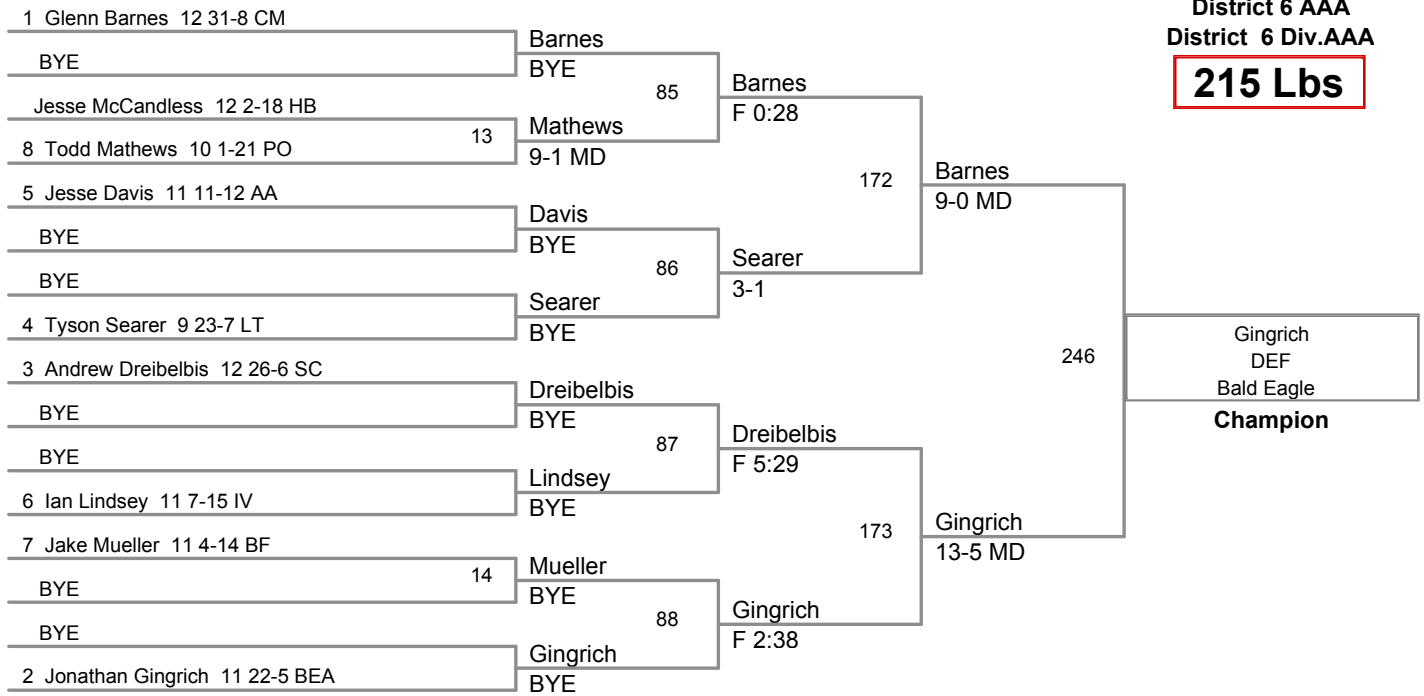

District 6 AAA
District 6 Div.AAA

171 Lbs

District 6 AAA
District 6 Div.AAA

189 Lbs

District 6 AAA
District 6 Div.AAA

215 Lbs

District 6 AAA
District 6 Div.AAA

285 Lbs