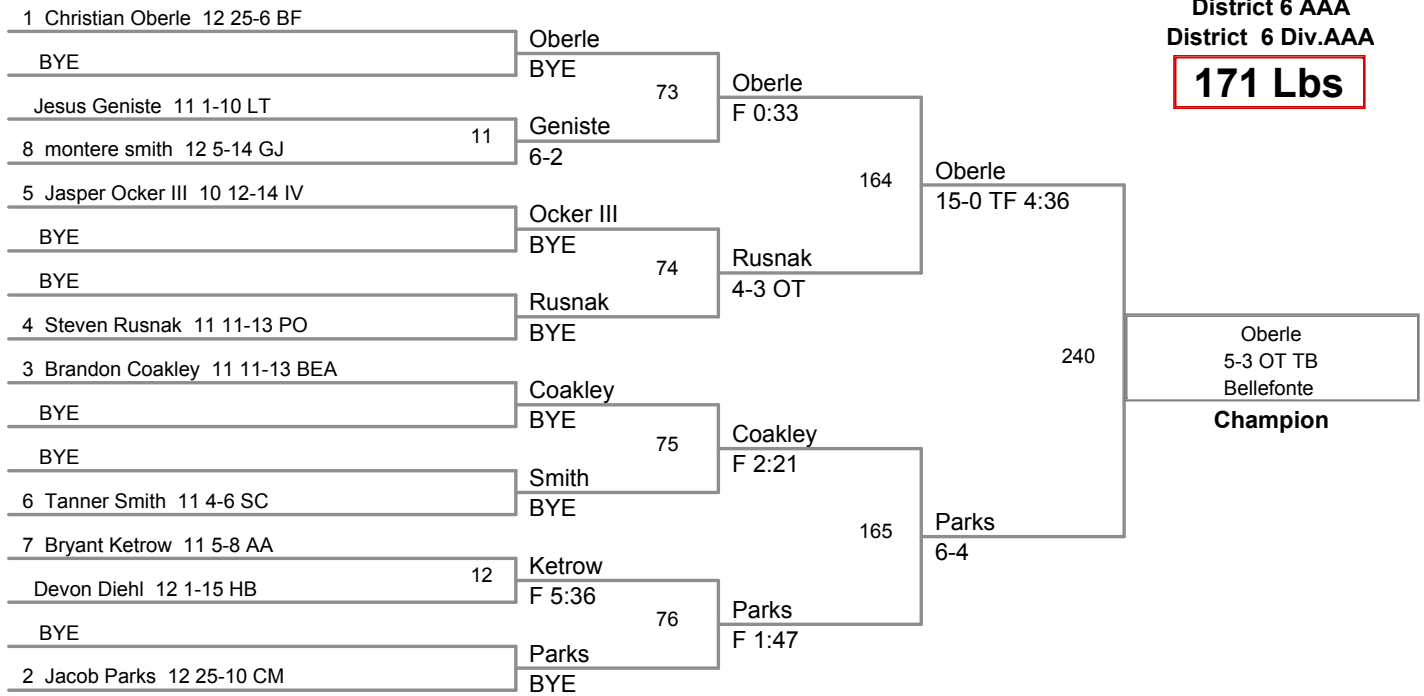

District 6 AAA
District 6 Div.AAA

152 Lbs

District 6 AAA
District 6 Div.AAA

160 Lbs

District 6 AAA
District 6 Div.AAA

171 Lbs

District 6 AAA
District 6 Div.AAA

189 Lbs