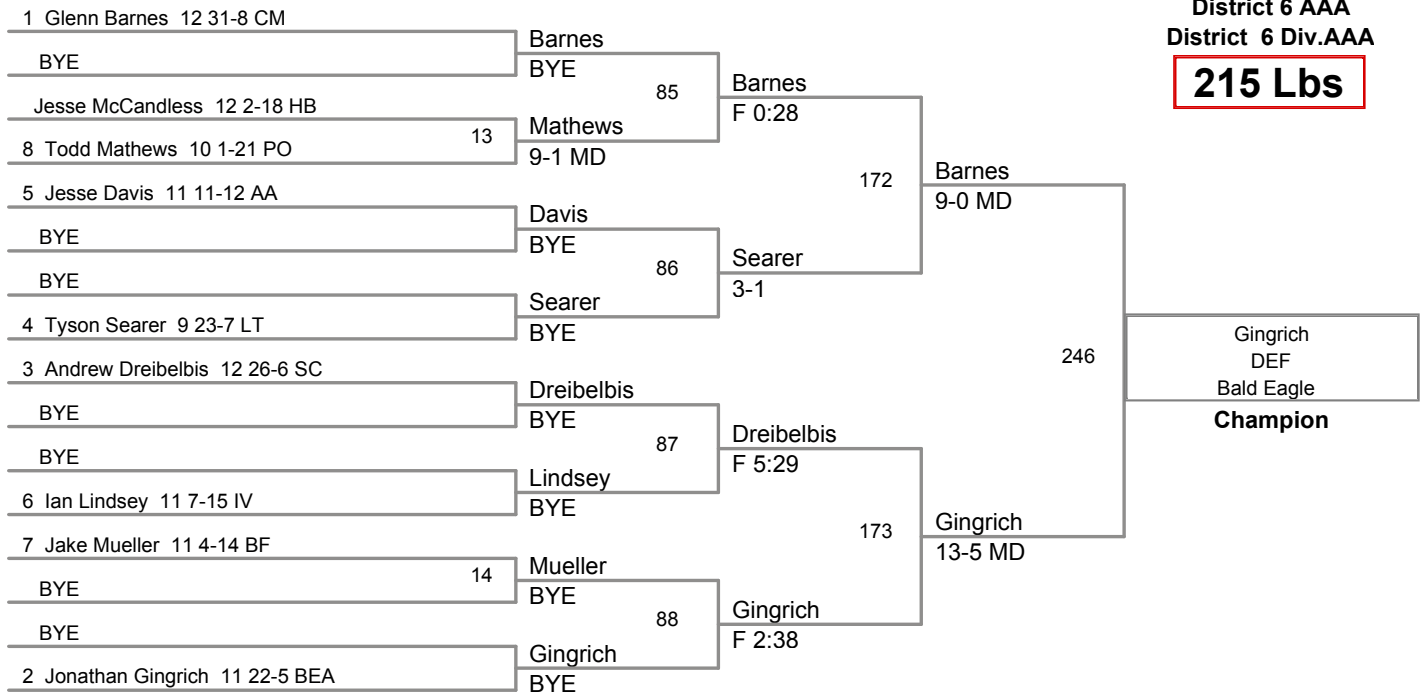

District 6 AAA
District 6 Div.AAA

215 Lbs