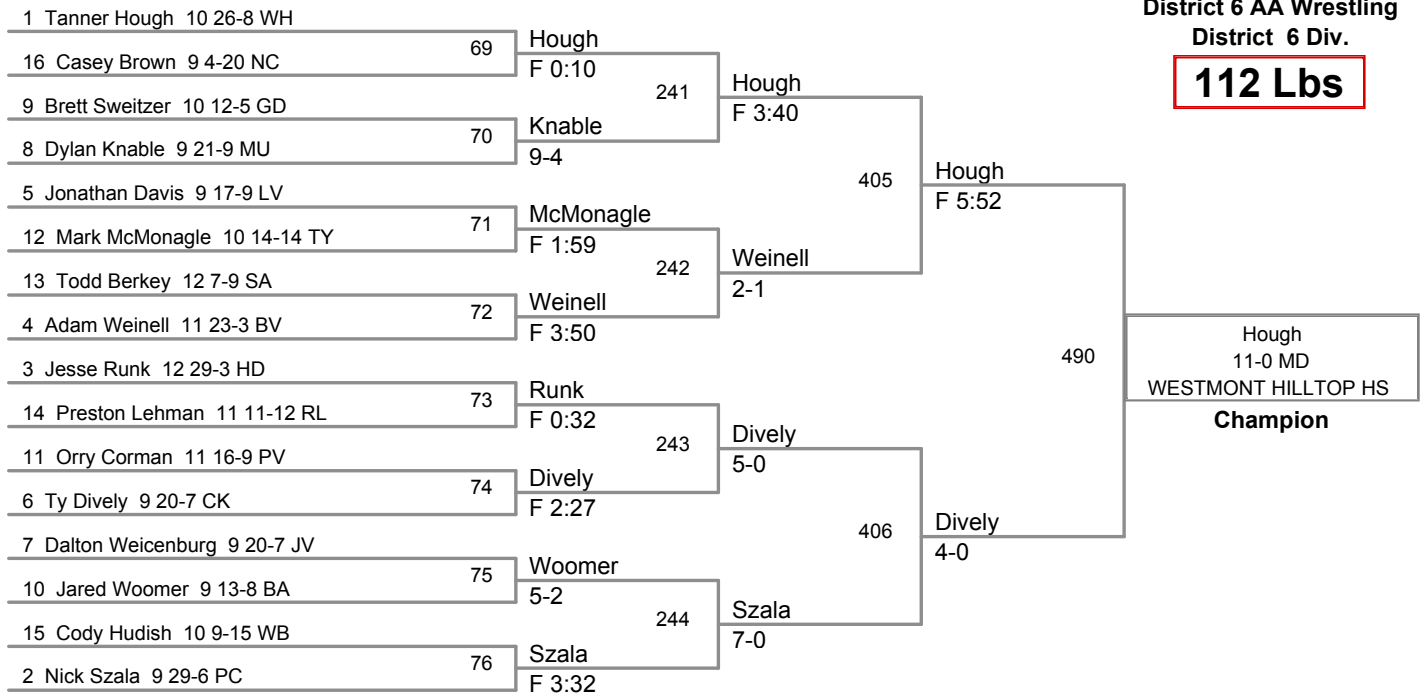

District 6 AA Wrestling

District 6 Div.

**103 Lbs**

District 6 AA Wrestling  
District 6 Div.

**112 Lbs**

District 6 AA Wrestling  
District 6 Div.

**125 Lbs**

District 6 AA Wrestling  
District 6 Div.

**130 Lbs**

District 6 AA Wrestling  
District 6 Div.

**135 Lbs**

District 6 AA Wrestling  
District 6 Div.

**140 Lbs**

District 6 AA Wrestling  
District 6 Div.

**152 Lbs**

District 6 AA Wrestling  
District 6 Div.

**160 Lbs**

District 6 AA Wrestling  
District 6 Div.

**171 Lbs**

District 6 AA Wrestling  
District 6 Div.

**189 Lbs**

District 6 AA Wrestling  
District 6 Div.

**215 Lbs**