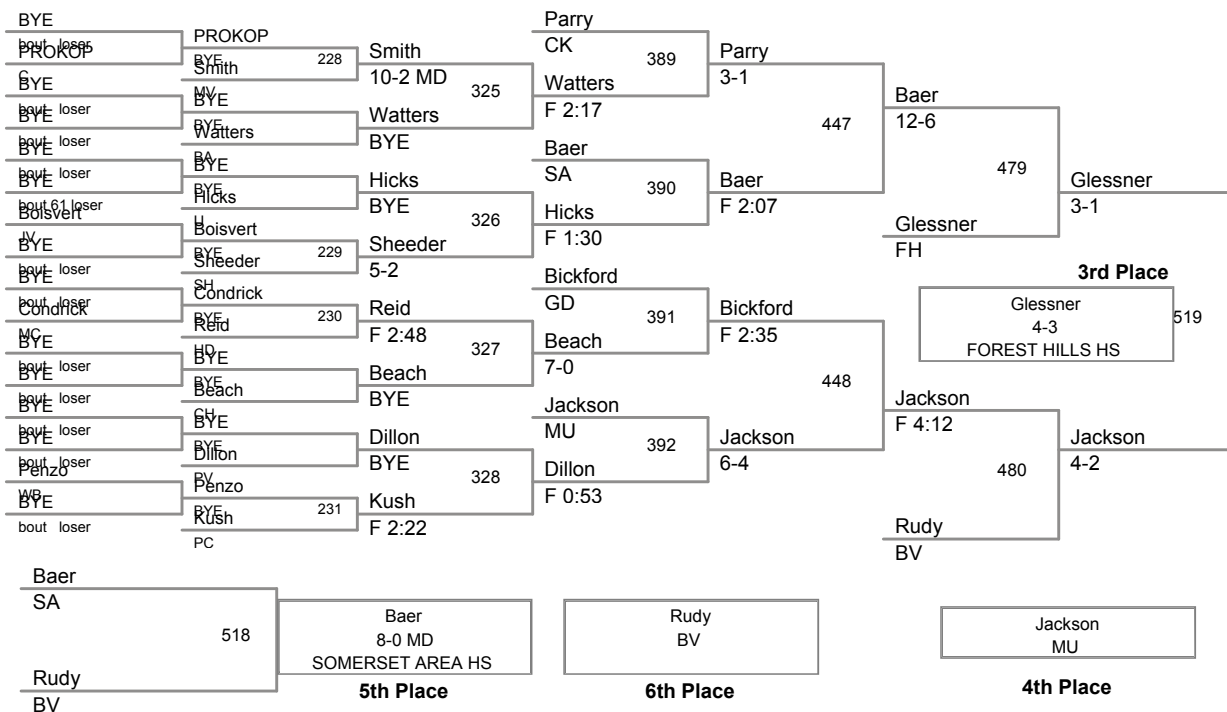

**160 Lbs**

District 6 AA Wrestling  
District 6 Div.

**171 Lbs**

District 6 AA Wrestling  
District 6 Div.

**189 Lbs**

District 6 AA Wrestling  
District 6 Div.

**215 Lbs**