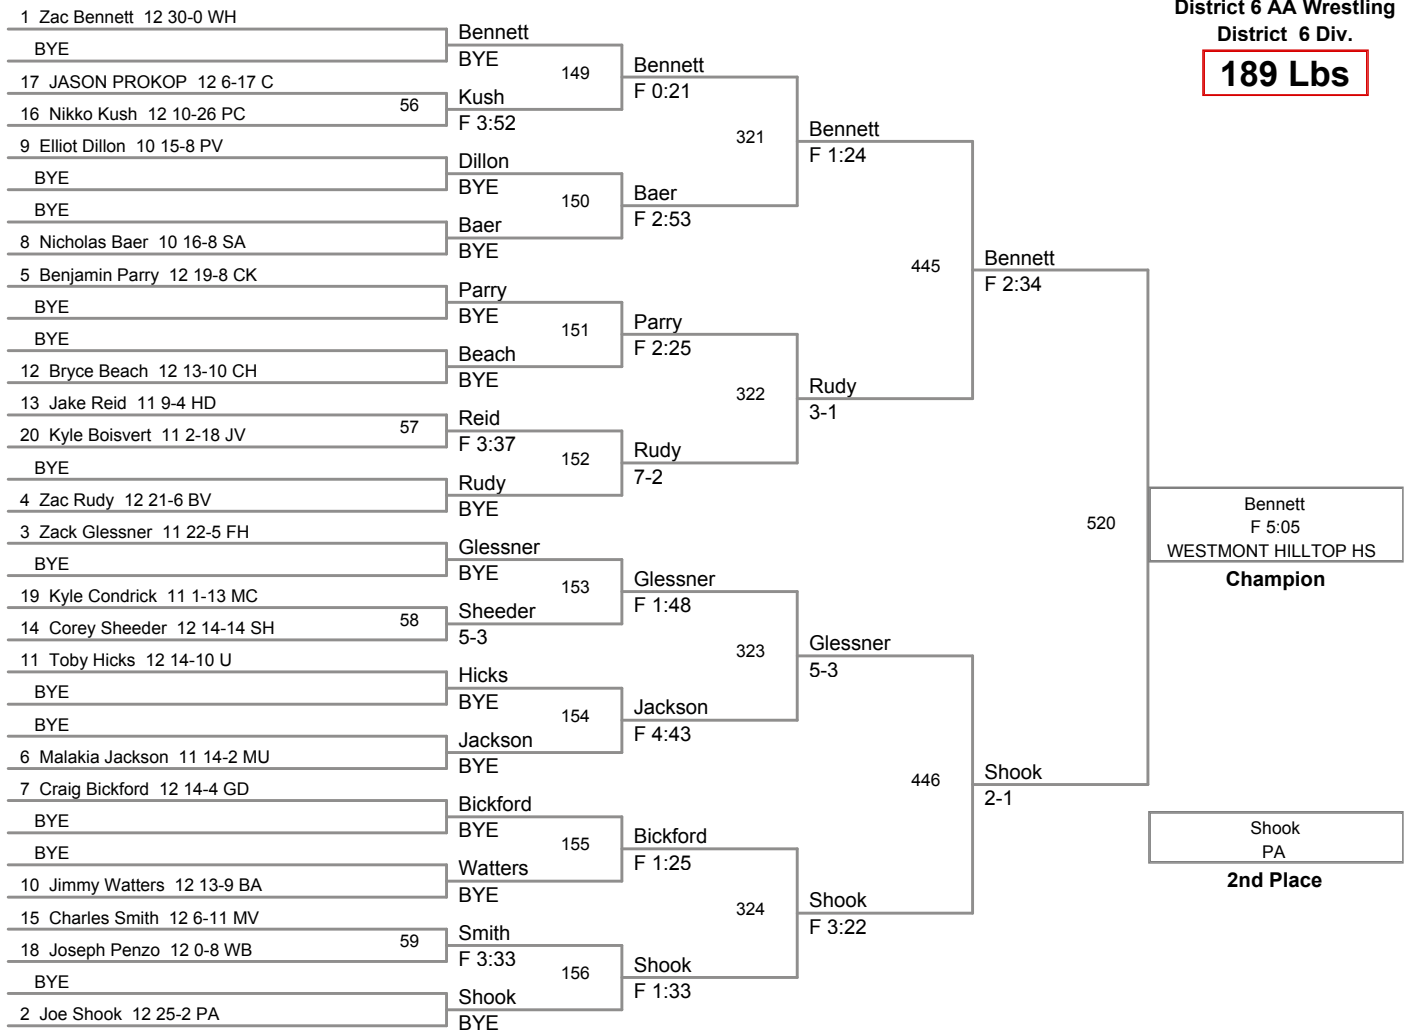

**160 Lbs**

District 6 AA Wrestling  
District 6 Div.

**171 Lbs**

District 6 AA Wrestling  
District 6 Div.

**189 Lbs**

District 6 AA Wrestling  
District 6 Div.

**215 Lbs**