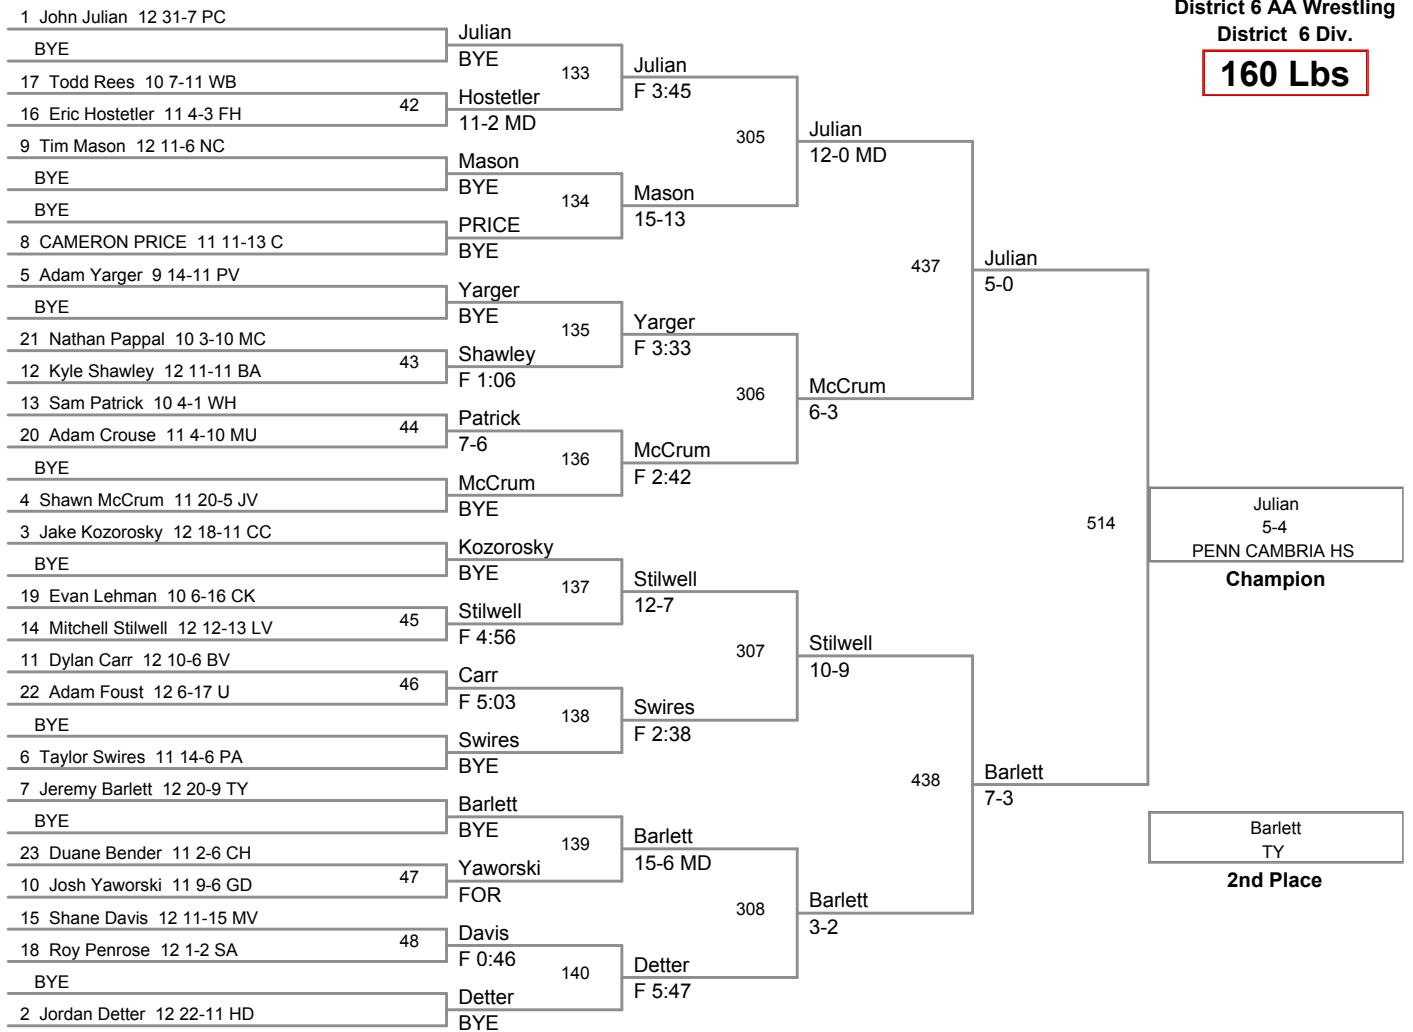

**130 Lbs**

District 6 AA Wrestling  
District 6 Div.

**135 Lbs**

District 6 AA Wrestling  
District 6 Div.

**140 Lbs**

District 6 AA Wrestling  
District 6 Div.

**152 Lbs**

District 6 AA Wrestling  
District 6 Div.

**160 Lbs**

District 6 AA Wrestling  
District 6 Div.

**171 Lbs**

District 6 AA Wrestling  
District 6 Div.

**189 Lbs**

District 6 AA Wrestling  
District 6 Div.

**215 Lbs**