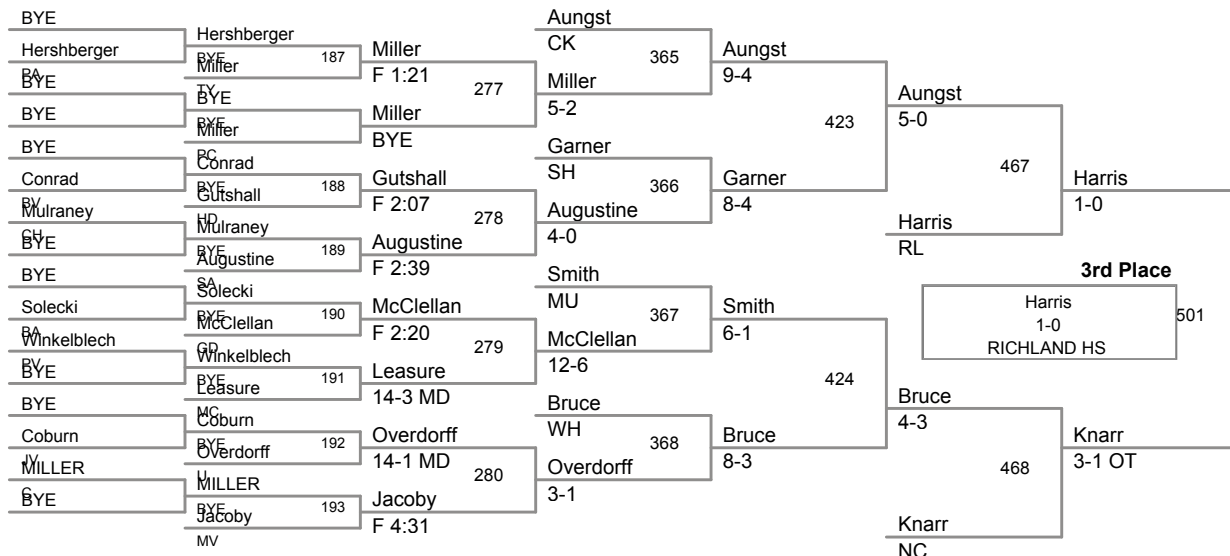

District 6 AA Wrestling
District 6 Div.

135 Lbs