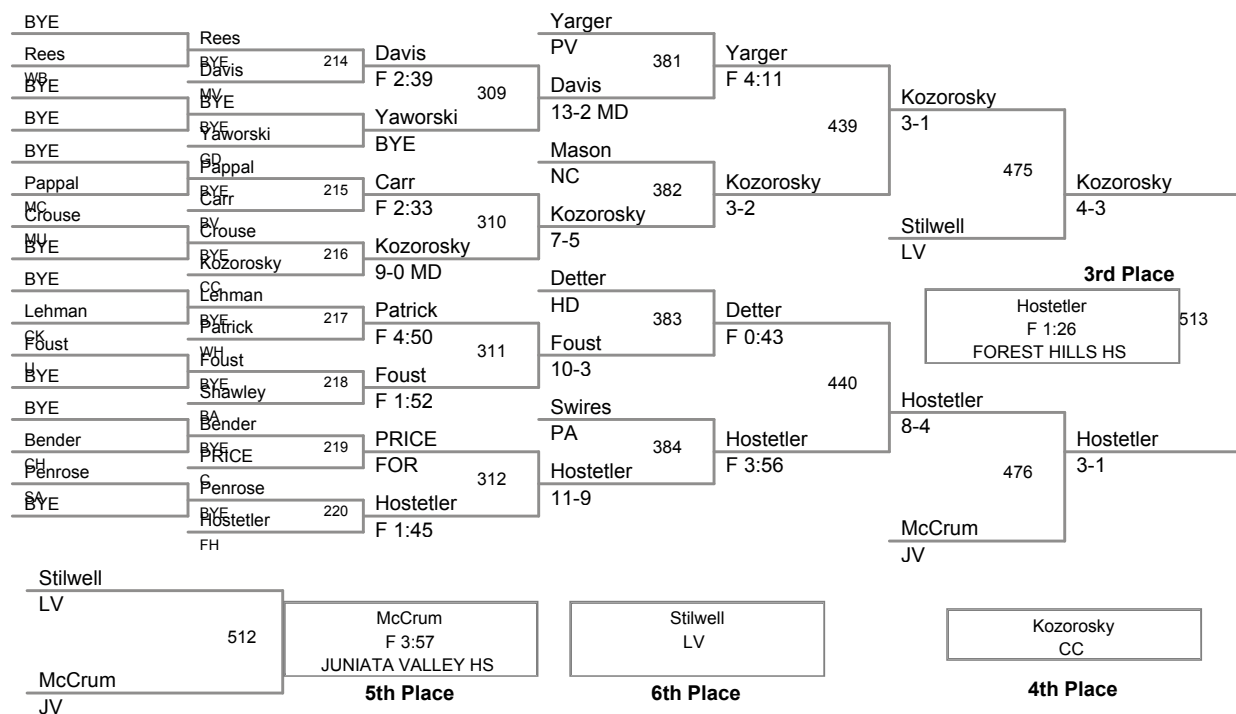

District 6 AA Wrestling
District 6 Div.

160 Lbs