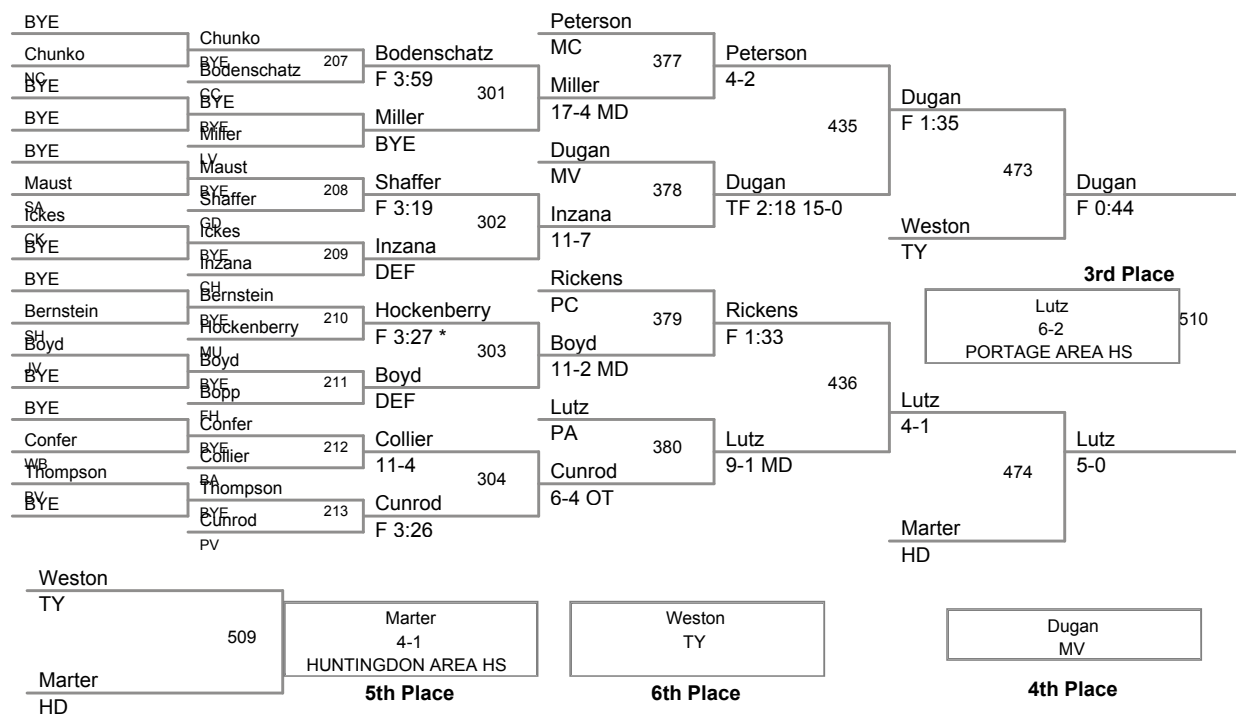

**130 Lbs**

District 6 AA Wrestling  
District 6 Div.

**135 Lbs**

District 6 AA Wrestling  
District 6 Div.

**140 Lbs**

District 6 AA Wrestling  
District 6 Div.

**152 Lbs**

District 6 AA Wrestling  
District 6 Div.