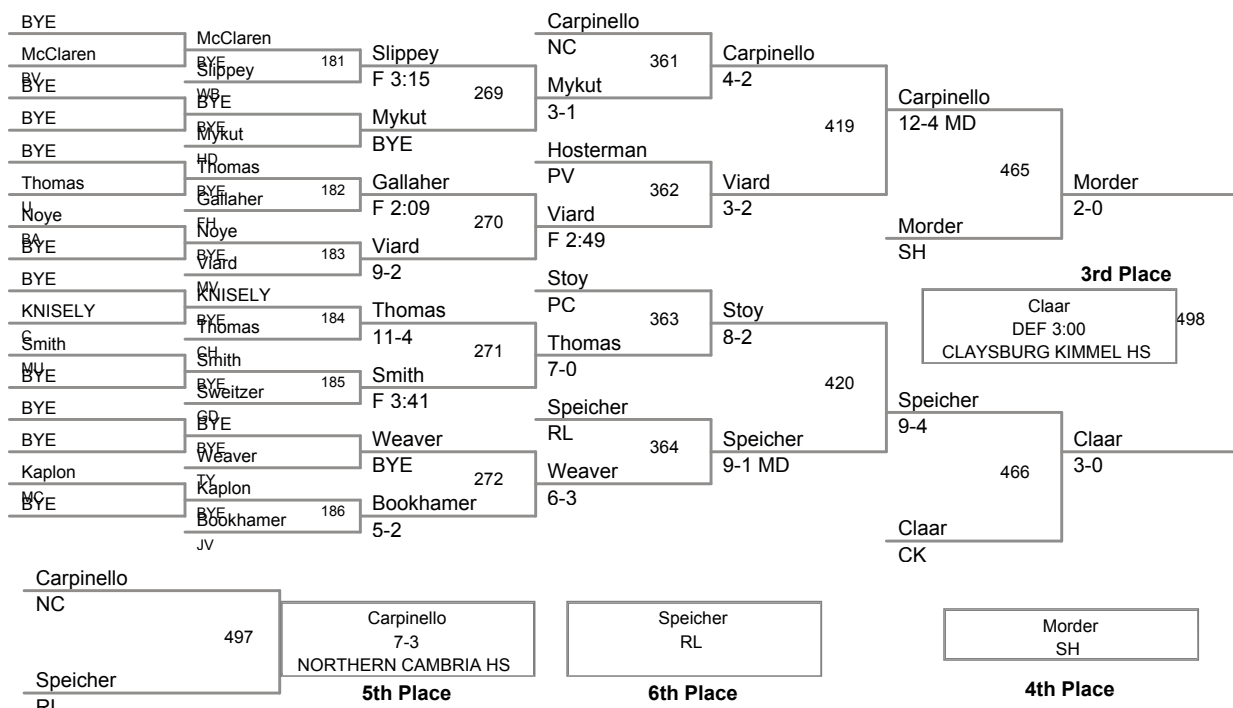

District 6 AA Wrestling
District 6 Div.

130 Lbs