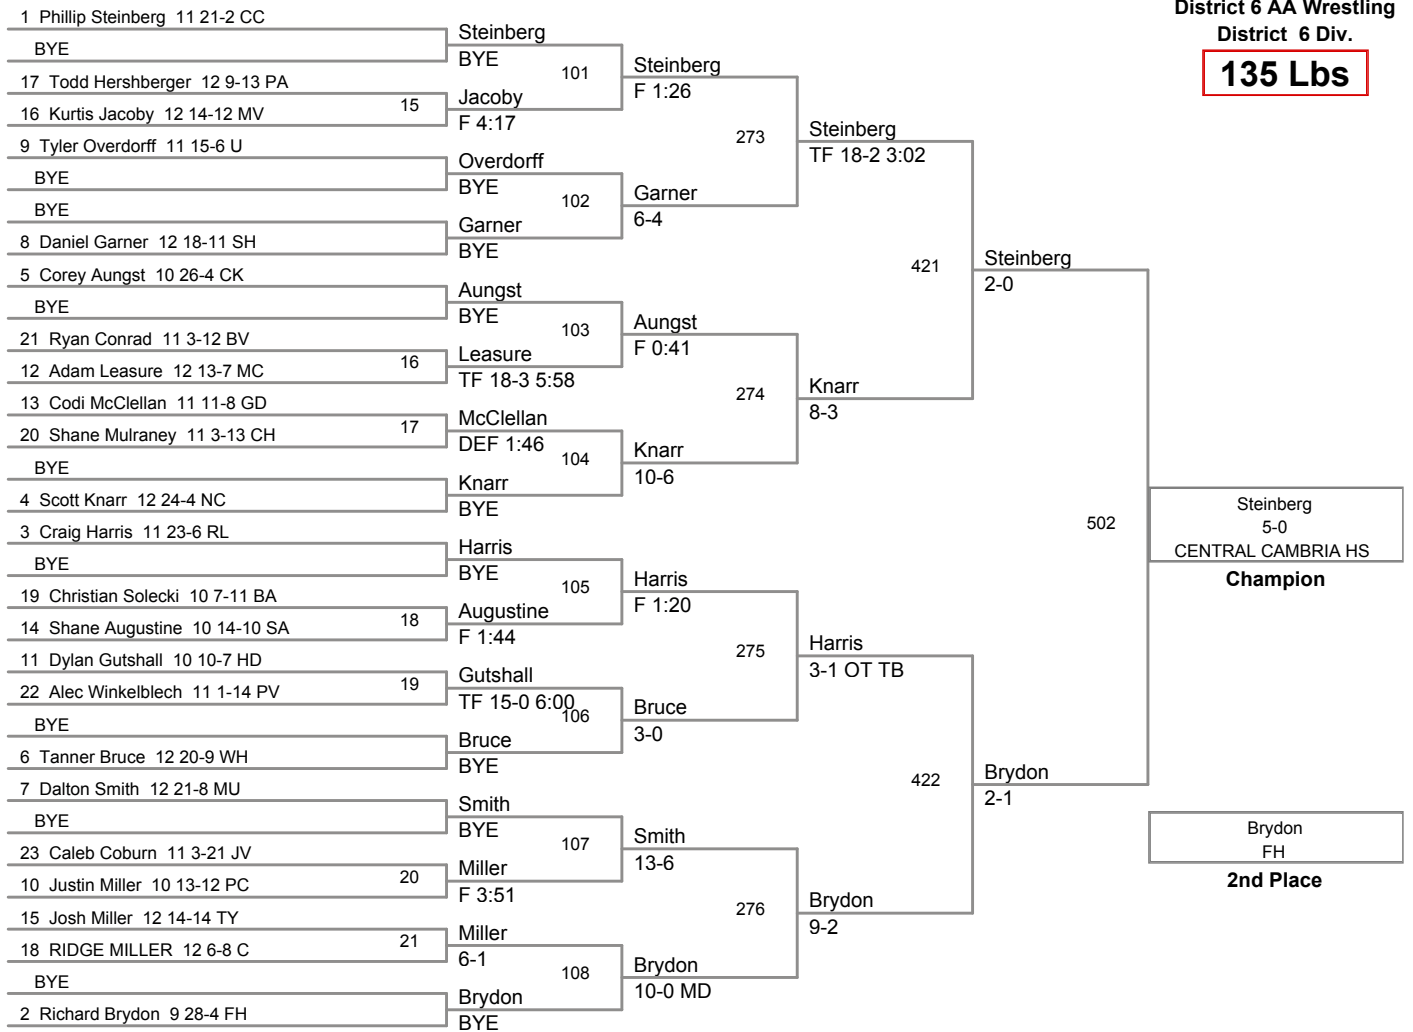

District 6 AA Wrestling

District 6 Div.

**103 Lbs**

District 6 AA Wrestling  
District 6 Div.

**112 Lbs**

District 6 AA Wrestling  
District 6 Div.

**125 Lbs**

District 6 AA Wrestling  
District 6 Div.

**130 Lbs**

District 6 AA Wrestling  
District 6 Div.

**135 Lbs**

District 6 AA Wrestling  
District 6 Div.

**140 Lbs**

District 6 AA Wrestling  
District 6 Div.

**152 Lbs**

District 6 AA Wrestling  
District 6 Div.

**160 Lbs**

District 6 AA Wrestling  
District 6 Div.

**171 Lbs**

District 6 AA Wrestling  
District 6 Div.

**189 Lbs**

District 6 AA Wrestling  
District 6 Div.

**215 Lbs**