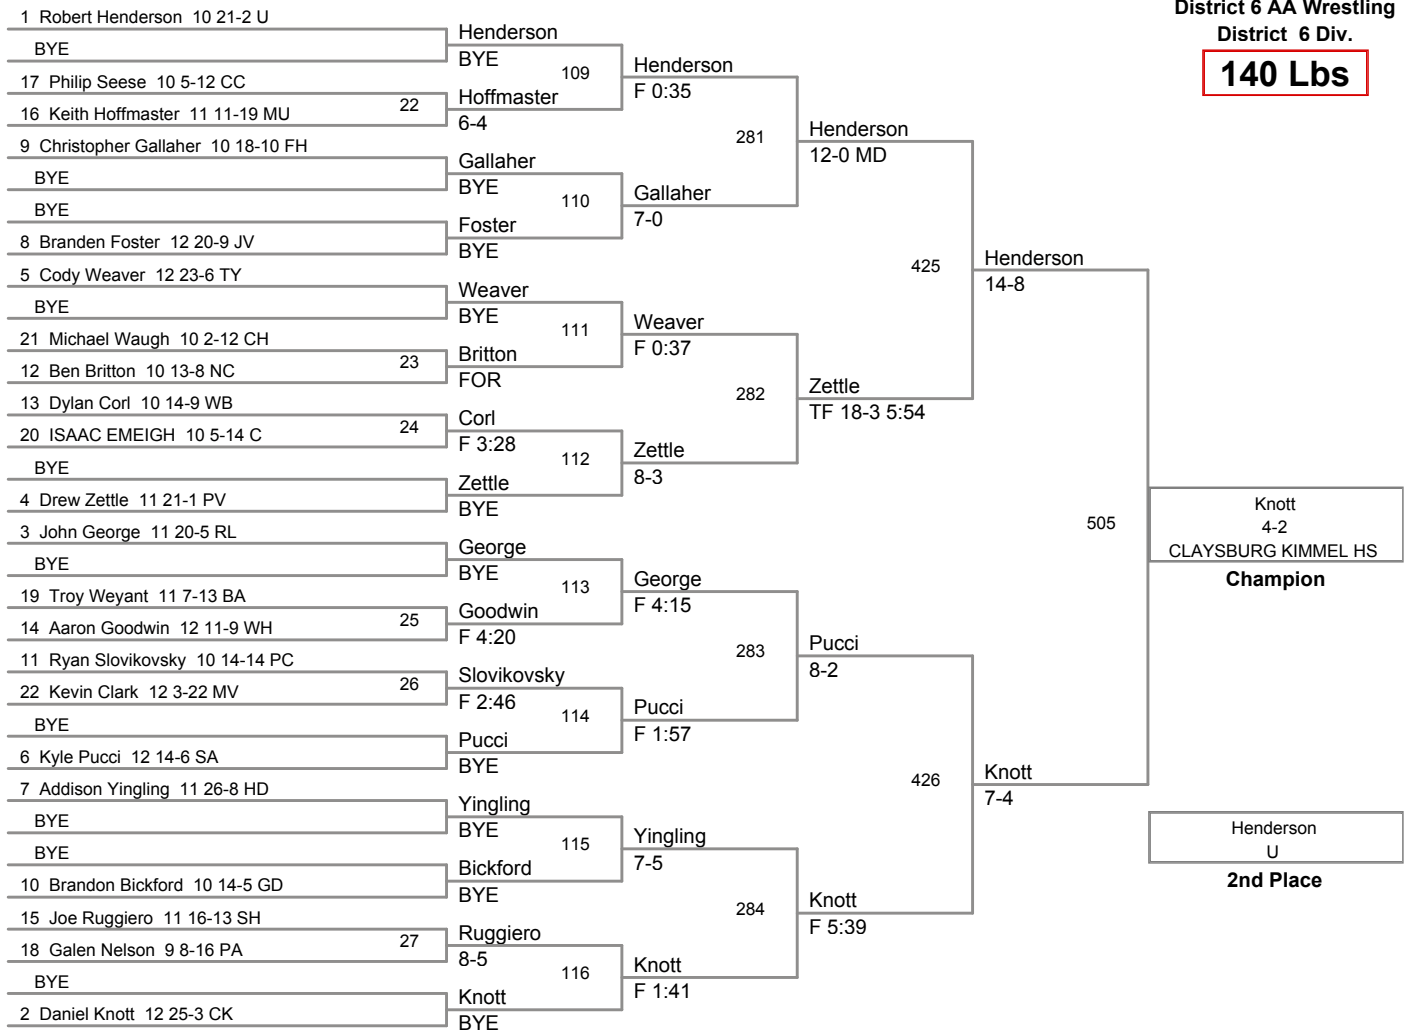

**130 Lbs**

District 6 AA Wrestling  
District 6 Div.

**135 Lbs**

District 6 AA Wrestling  
District 6 Div.

**140 Lbs**

District 6 AA Wrestling  
District 6 Div.

**152 Lbs**

District 6 AA Wrestling  
District 6 Div.

**160 Lbs**

District 6 AA Wrestling  
District 6 Div.

**171 Lbs**

District 6 AA Wrestling  
District 6 Div.

**189 Lbs**

District 6 AA Wrestling  
District 6 Div.

**215 Lbs**