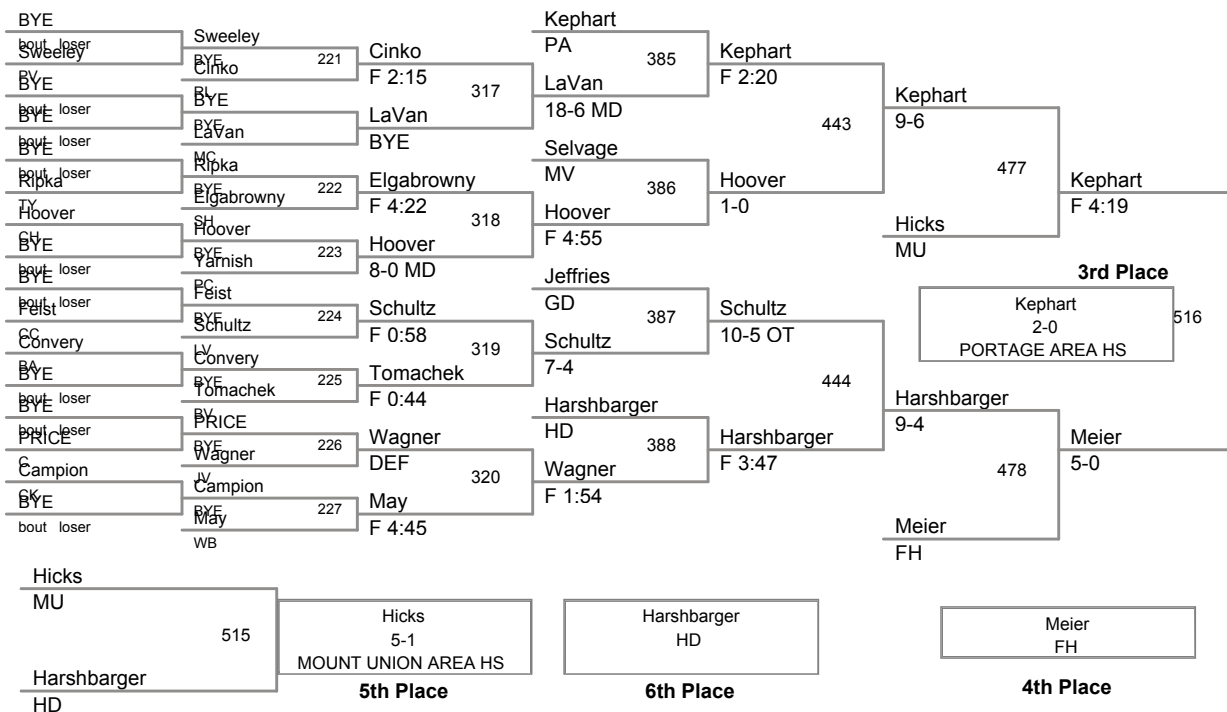

District 6 AA Wrestling
District 6 Div.

171 Lbs