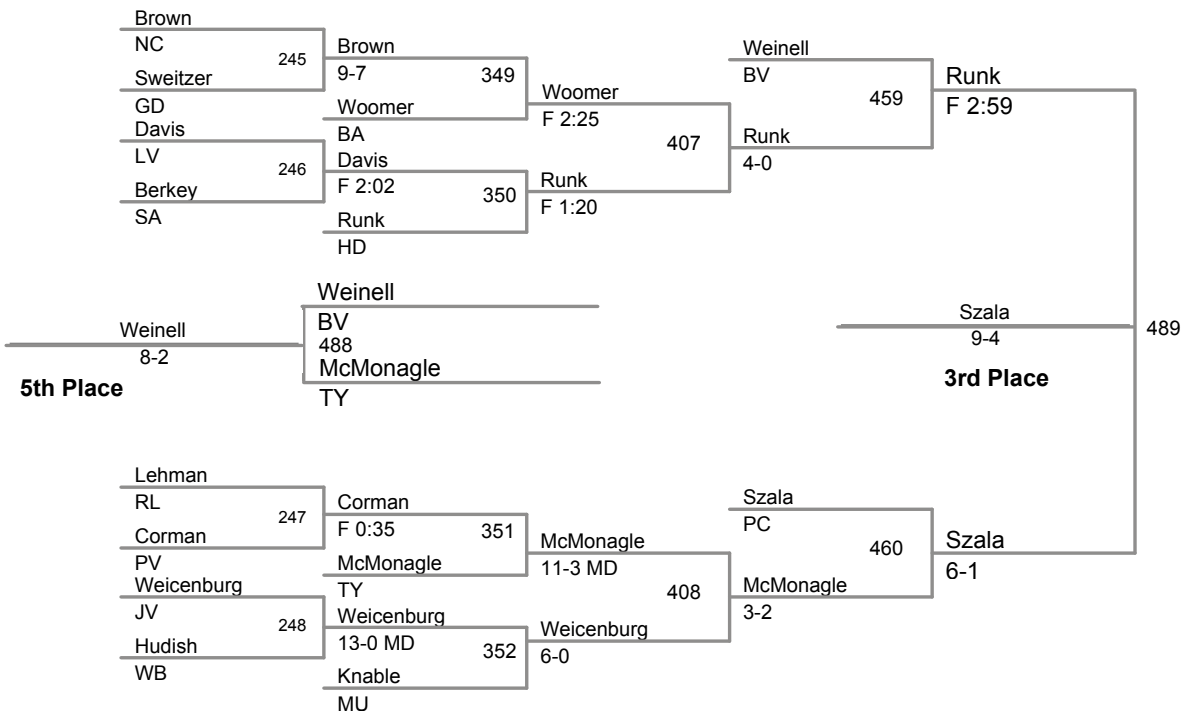

District 6 AA Wrestling

District 6 Div.

**103 Lbs**

District 6 AA Wrestling  
District 6 Div.

**112 Lbs**

District 6 AA Wrestling  
District 6 Div.

**125 Lbs**

District 6 AA Wrestling  
District 6 Div.