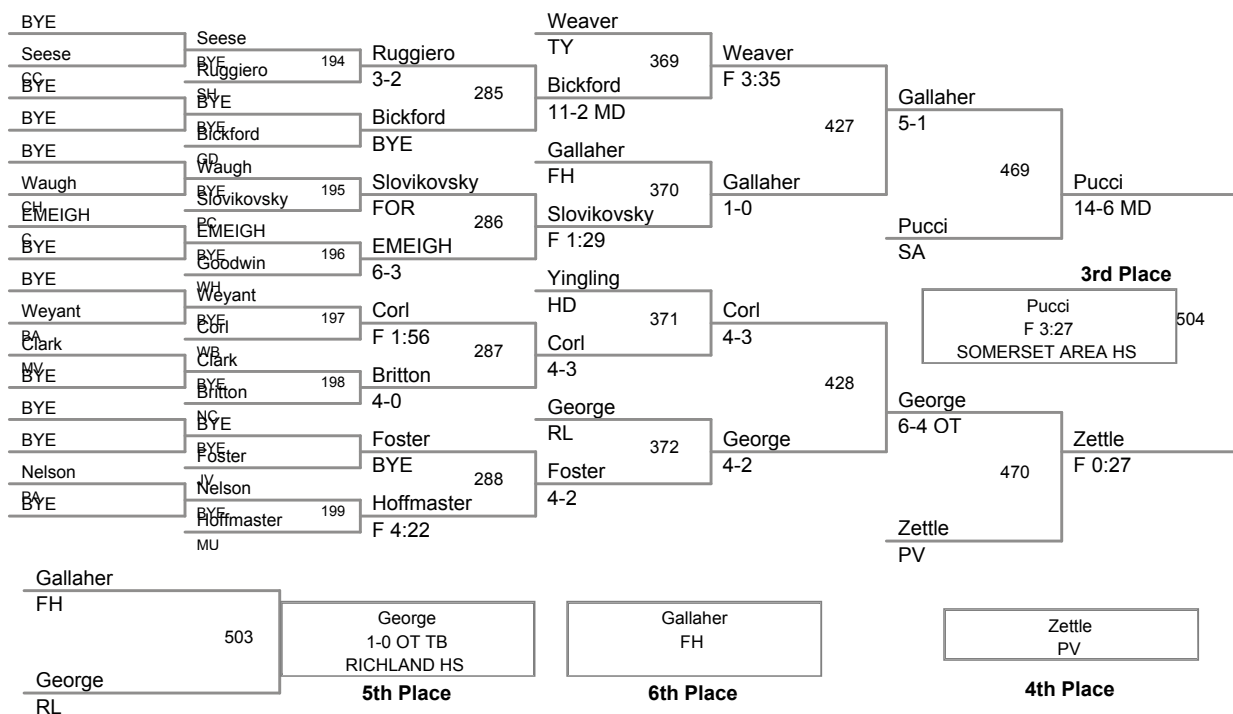

**130 Lbs**

District 6 AA Wrestling  
District 6 Div.

**135 Lbs**

District 6 AA Wrestling  
District 6 Div.

**140 Lbs**

District 6 AA Wrestling  
District 6 Div.

**152 Lbs**

District 6 AA Wrestling  
District 6 Div.