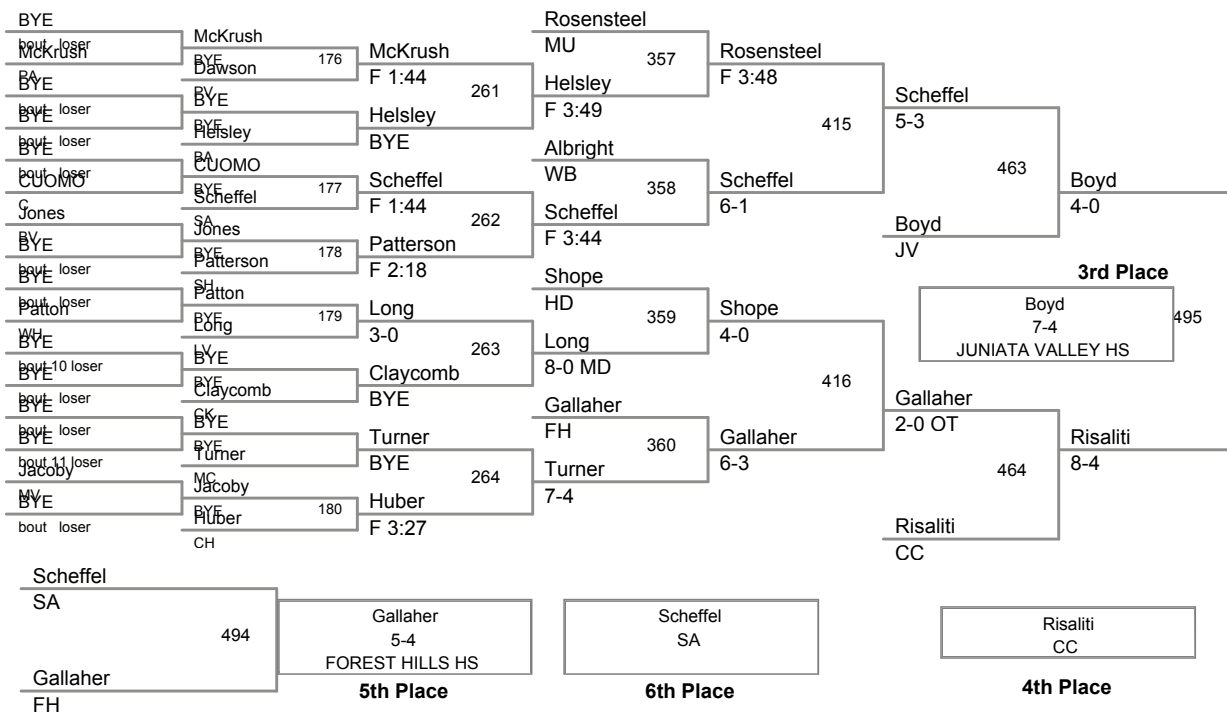

District 6 AA Wrestling

District 6 Div.

**103 Lbs**

District 6 AA Wrestling  
District 6 Div.

**112 Lbs**

District 6 AA Wrestling  
District 6 Div.

**125 Lbs**

District 6 AA Wrestling  
District 6 Div.

**130 Lbs**

District 6 AA Wrestling  
District 6 Div.

**135 Lbs**

District 6 AA Wrestling  
District 6 Div.

**140 Lbs**

District 6 AA Wrestling  
District 6 Div.

**152 Lbs**

District 6 AA Wrestling  
District 6 Div.