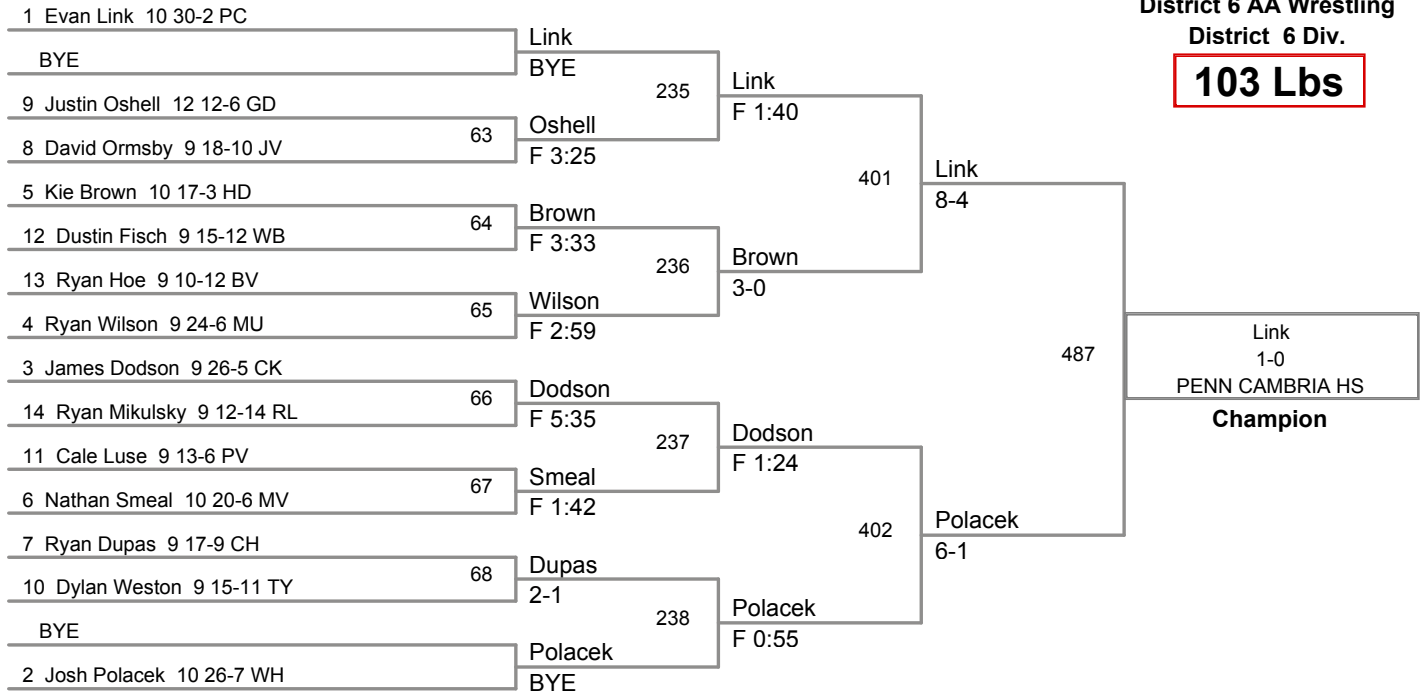

District 6 AA Wrestling

District 6 Div.

**103 Lbs**

District 6 AA Wrestling  
District 6 Div.

**112 Lbs**

District 6 AA Wrestling  
District 6 Div.

**125 Lbs**

District 6 AA Wrestling  
District 6 Div.

**130 Lbs**

District 6 AA Wrestling  
District 6 Div.

**135 Lbs**

District 6 AA Wrestling  
District 6 Div.

**140 Lbs**

District 6 AA Wrestling  
District 6 Div.

**152 Lbs**

District 6 AA Wrestling  
District 6 Div.

**160 Lbs**

District 6 AA Wrestling  
District 6 Div.

**171 Lbs**

District 6 AA Wrestling  
District 6 Div.

**189 Lbs**

District 6 AA Wrestling  
District 6 Div.

**215 Lbs**