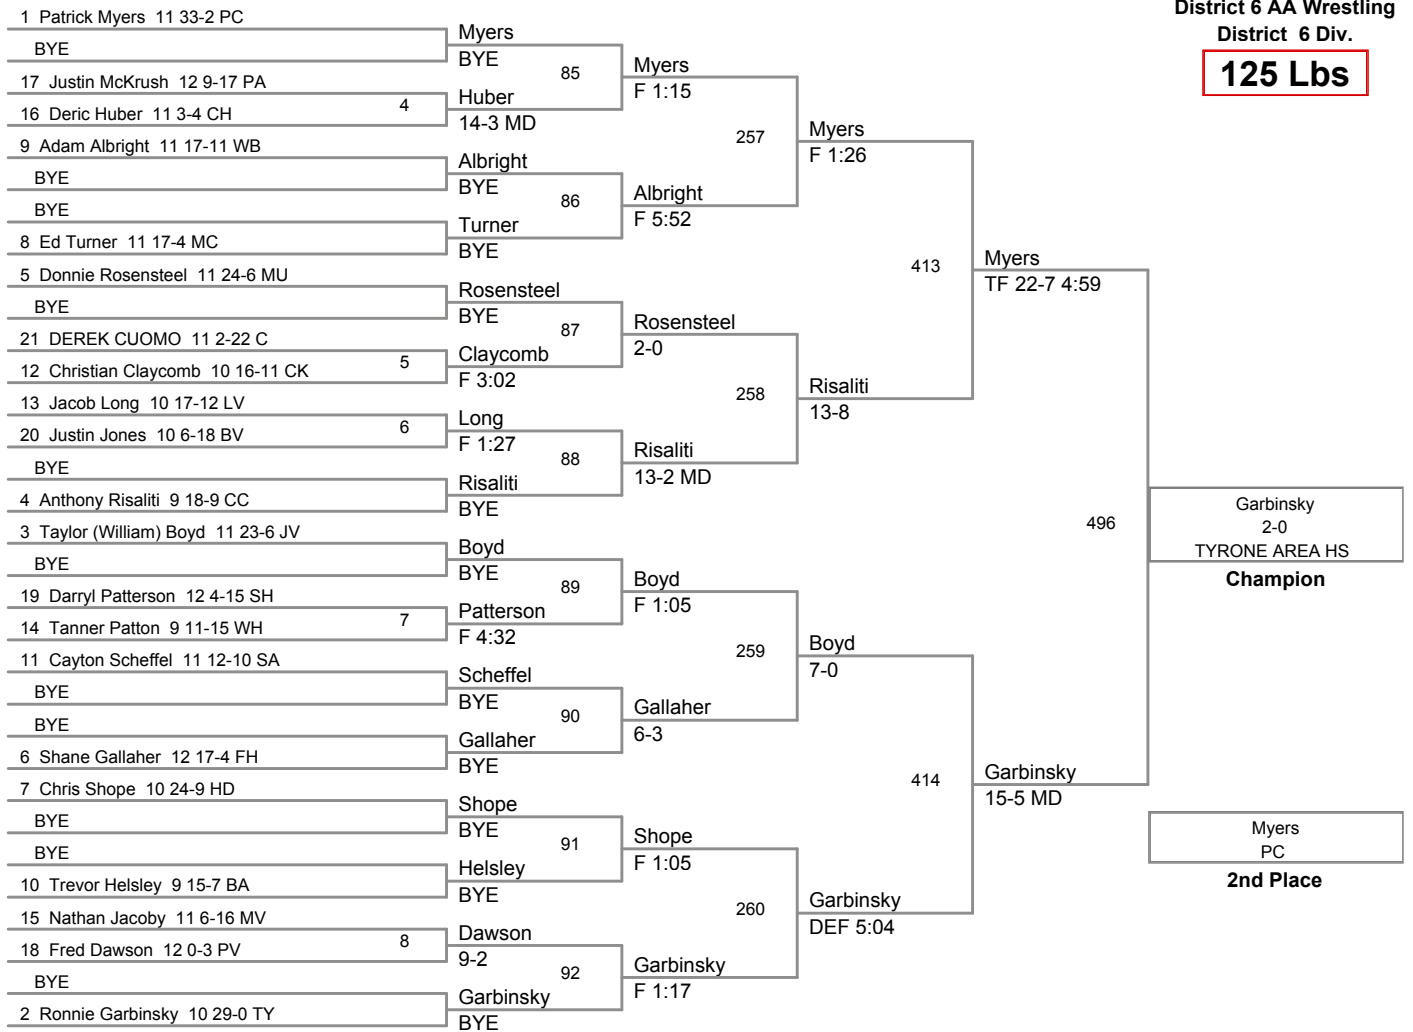

District 6 AA Wrestling

District 6 Div.

**103 Lbs**

District 6 AA Wrestling  
District 6 Div.

**112 Lbs**

District 6 AA Wrestling  
District 6 Div.

**125 Lbs**

District 6 AA Wrestling  
District 6 Div.

**130 Lbs**

District 6 AA Wrestling  
District 6 Div.

**135 Lbs**

District 6 AA Wrestling  
District 6 Div.

**140 Lbs**

District 6 AA Wrestling  
District 6 Div.

**152 Lbs**

District 6 AA Wrestling  
District 6 Div.

**160 Lbs**

District 6 AA Wrestling  
District 6 Div.

**171 Lbs**

District 6 AA Wrestling  
District 6 Div.

**189 Lbs**

District 6 AA Wrestling  
District 6 Div.

**215 Lbs**