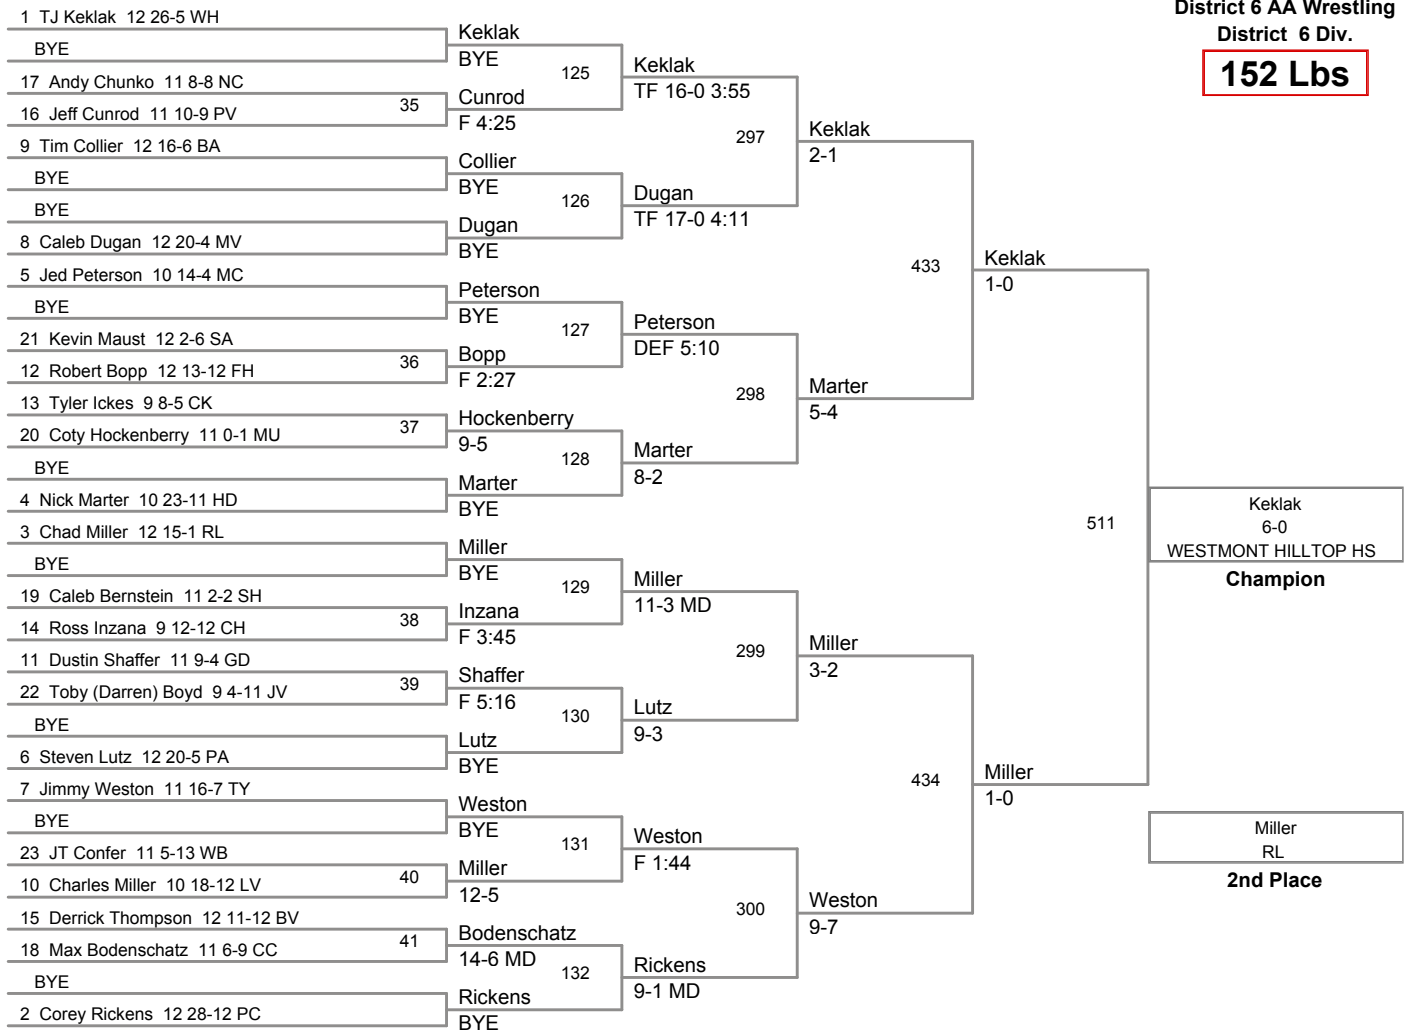

**130 Lbs**

District 6 AA Wrestling  
District 6 Div.

**135 Lbs**

District 6 AA Wrestling  
District 6 Div.

**140 Lbs**

District 6 AA Wrestling  
District 6 Div.

**152 Lbs**

District 6 AA Wrestling  
District 6 Div.

**160 Lbs**

District 6 AA Wrestling  
District 6 Div.

**171 Lbs**

District 6 AA Wrestling  
District 6 Div.

**189 Lbs**

District 6 AA Wrestling  
District 6 Div.

**215 Lbs**