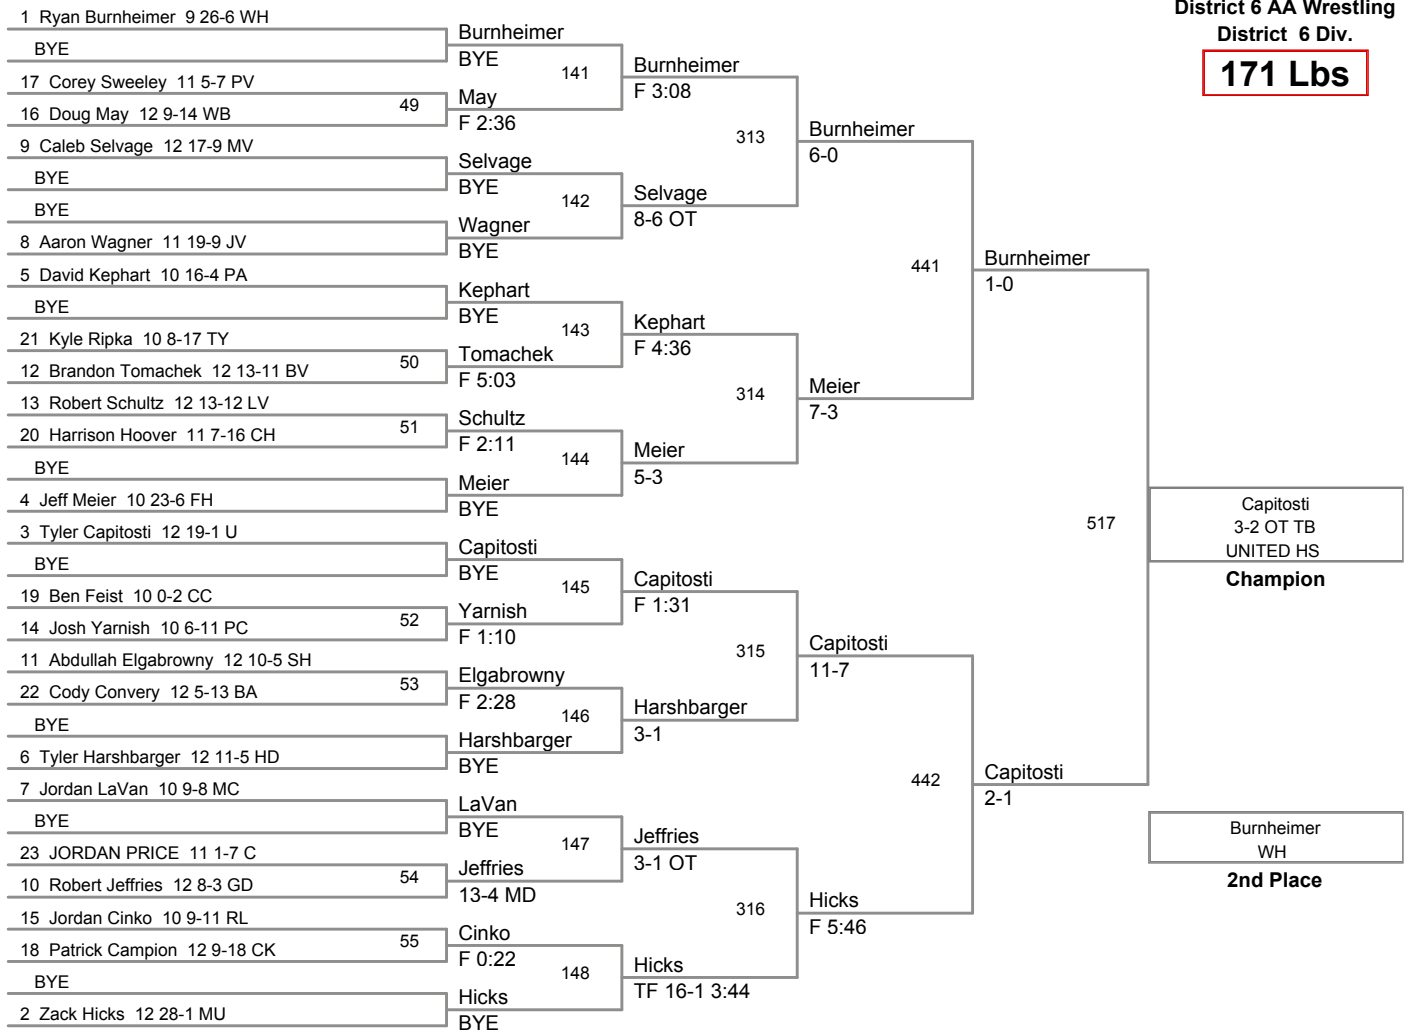

**130 Lbs**

District 6 AA Wrestling  
District 6 Div.

**135 Lbs**

District 6 AA Wrestling  
District 6 Div.

**140 Lbs**

District 6 AA Wrestling  
District 6 Div.

**152 Lbs**

District 6 AA Wrestling  
District 6 Div.

**160 Lbs**

District 6 AA Wrestling  
District 6 Div.

**171 Lbs**

District 6 AA Wrestling  
District 6 Div.

**189 Lbs**

District 6 AA Wrestling  
District 6 Div.

**215 Lbs**