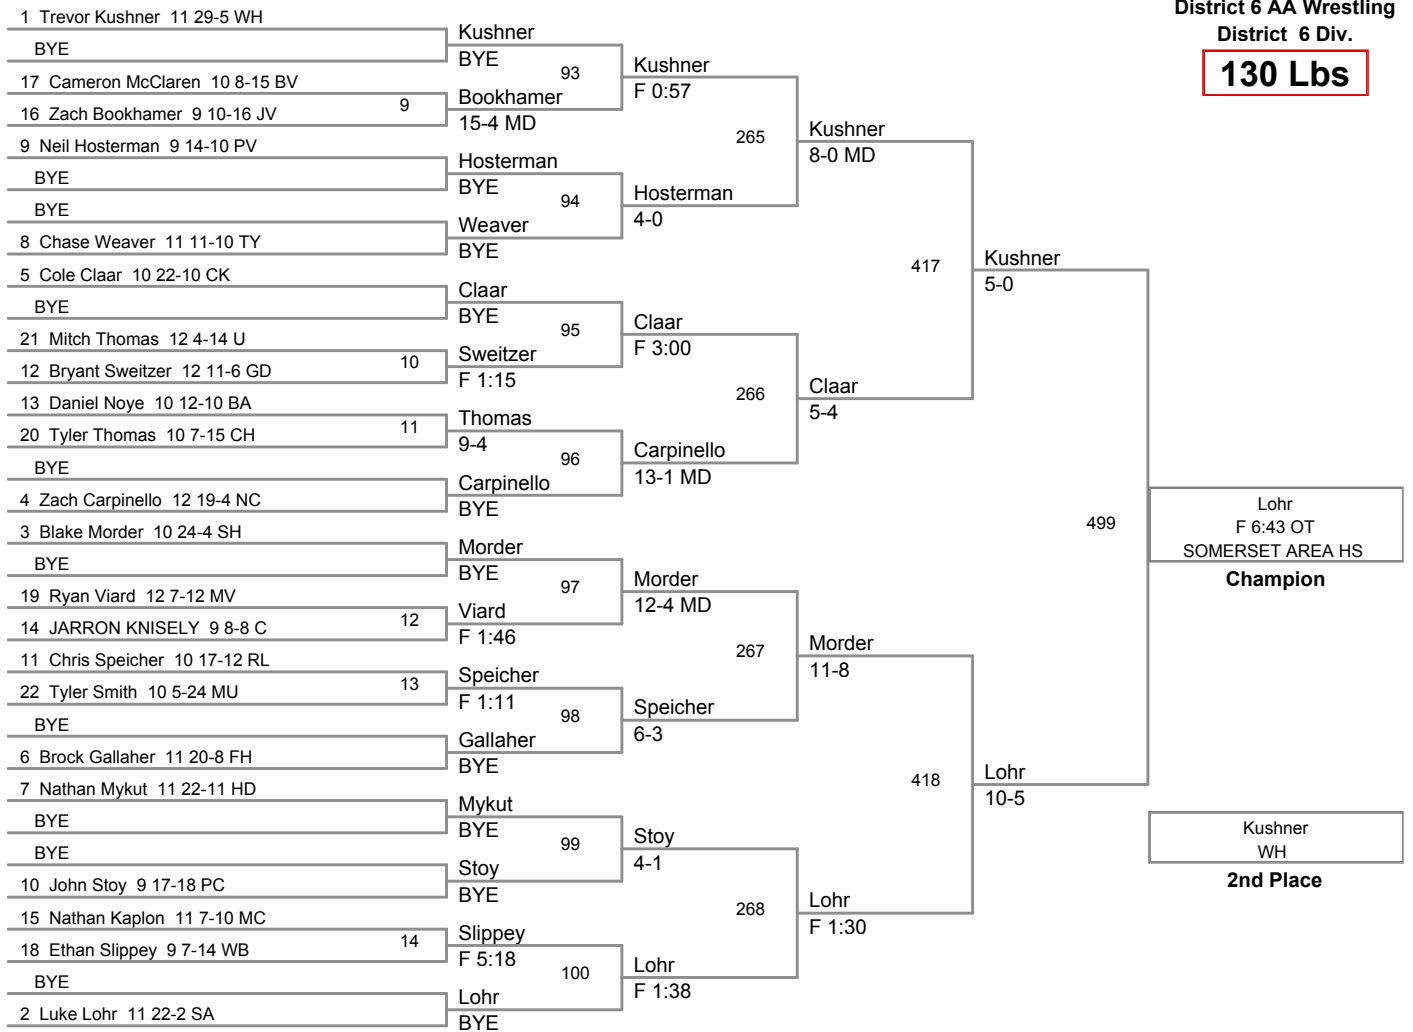

District 6 AA Wrestling

District 6 Div.

**103 Lbs**

District 6 AA Wrestling  
District 6 Div.

**112 Lbs**

District 6 AA Wrestling  
District 6 Div.

**125 Lbs**

District 6 AA Wrestling  
District 6 Div.

**130 Lbs**

District 6 AA Wrestling  
District 6 Div.

**135 Lbs**

District 6 AA Wrestling  
District 6 Div.

**140 Lbs**

District 6 AA Wrestling  
District 6 Div.

**152 Lbs**

District 6 AA Wrestling  
District 6 Div.

**160 Lbs**

District 6 AA Wrestling  
District 6 Div.

**171 Lbs**

District 6 AA Wrestling  
District 6 Div.

**189 Lbs**

District 6 AA Wrestling  
District 6 Div.

**215 Lbs**